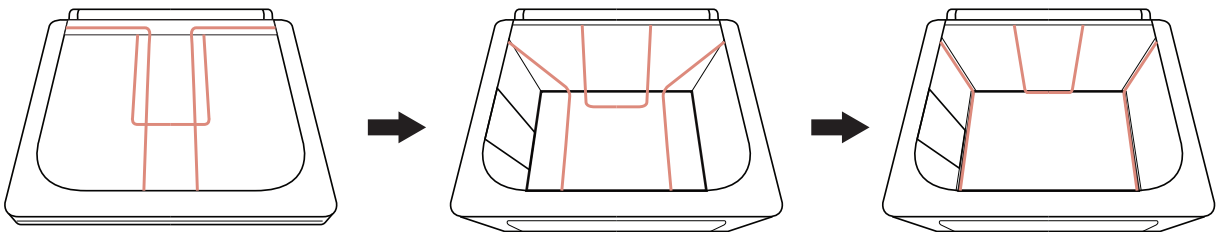

## Set of 4 Medium Collapsible Storage Boxes

Size: 18"x14"x12"  
Weight Limit: 30 lbs per bin

### ■ Directions for Use

To assemble, pull out plastic front from inside the box, unzip the top lid and push down metal inserts to reinforce sides.