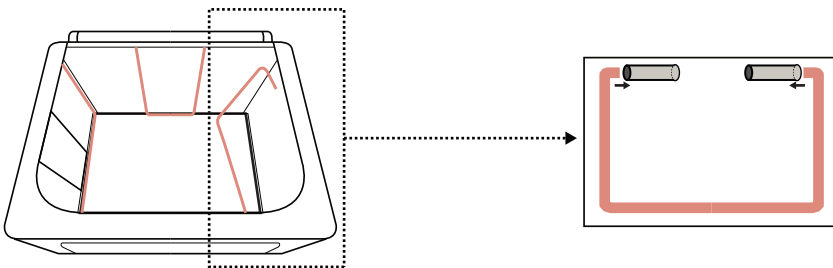

■ Notice

If metal insert becomes dislodged during shipping, put it back into the tube.