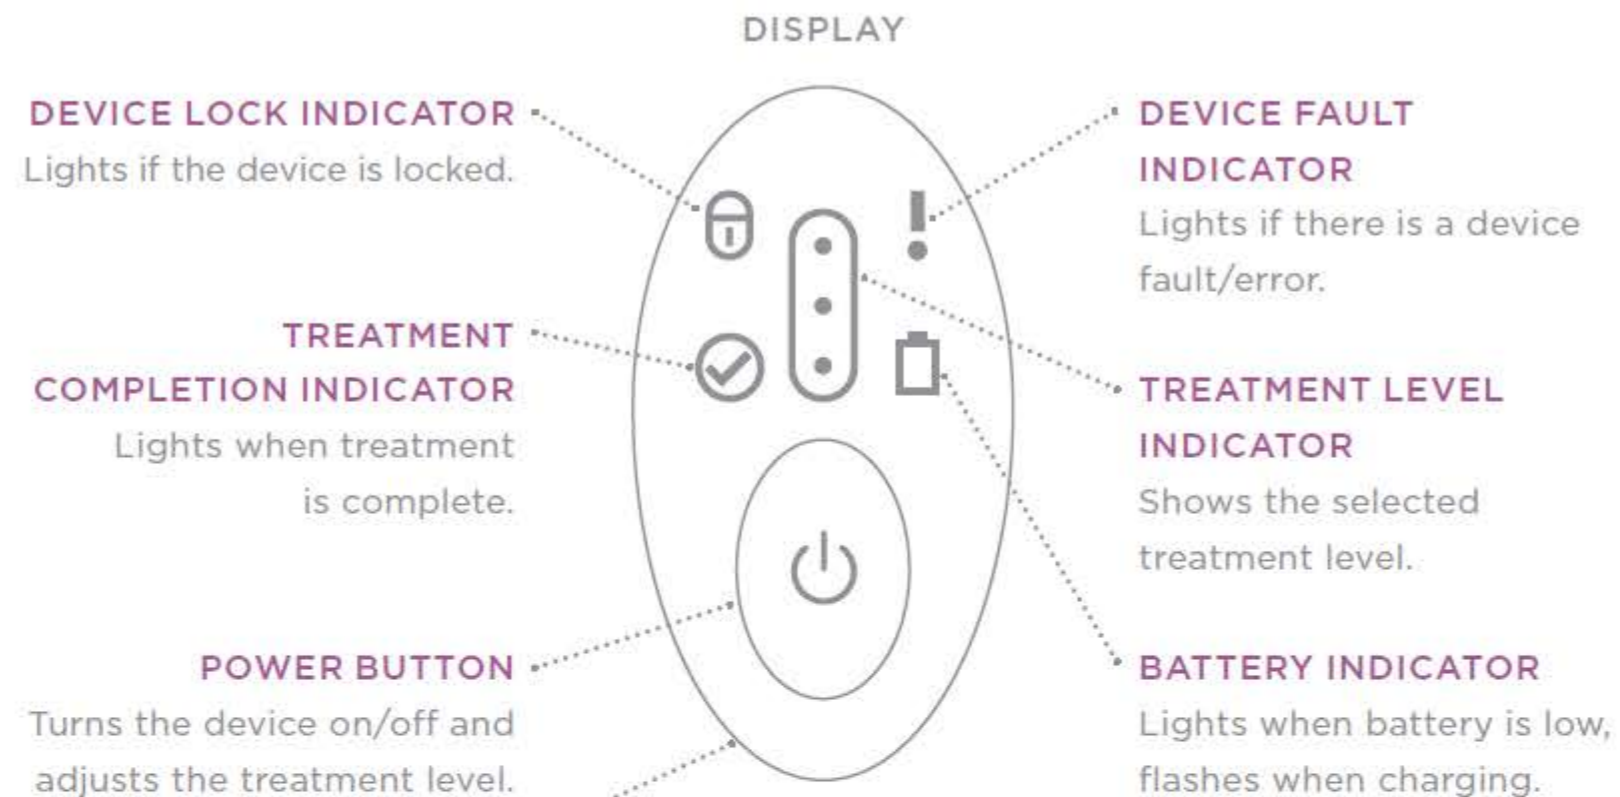

## WHAT'S INCLUDED:

- TRIA AGE-DEFYING LASER
- CHARGING CRADLE
- POWER SUPPLY AND CORD

- INSTRUCTIONS FOR USE
- QUICK START GUIDE

## IMPORTANT FEATURES:

TRIA AGE-DEFYING LASER

## LOCK FEATURE

When the device is locked it will not power on. The blue padlock icon will light when you press the power button.

**To lock the device:** First, turn on your Tria Age-Defying Laser. Then press the power button for several seconds until the padlock icon illuminates on the display.

**To unlock the device:** Press and hold the power button until you hear four beeps. Then release your finger from the power button.