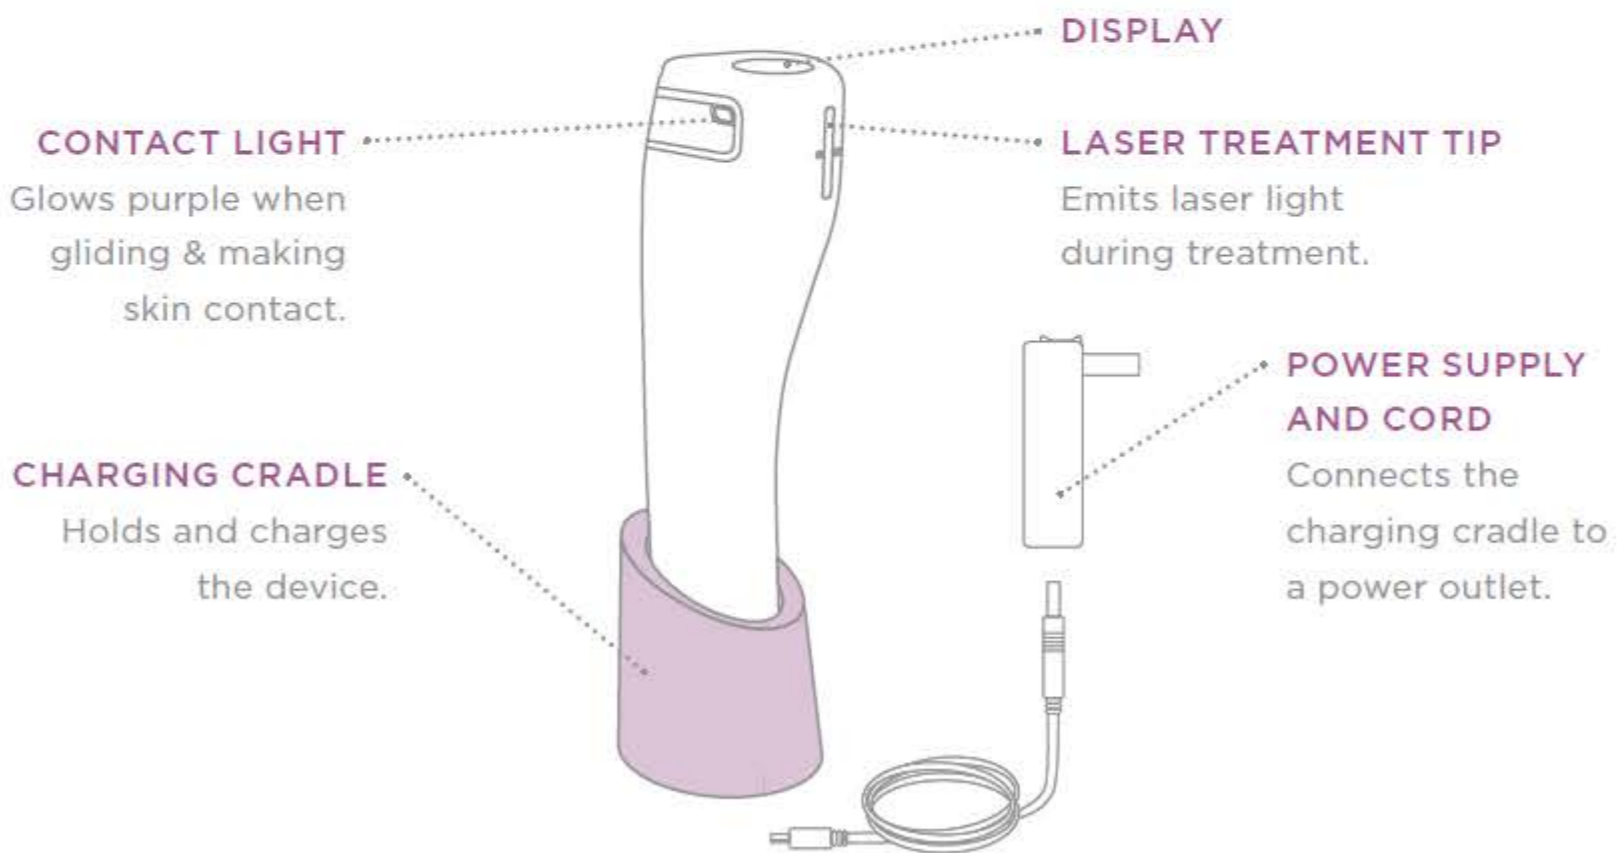

## WHAT'S INCLUDED:

- TRIA AGE-DEFYING LASER
- CHARGING CRADLE
- POWER SUPPLY AND CORD

- INSTRUCTIONS FOR USE
- QUICK START GUIDE

## IMPORTANT FEATURES:

TRIA AGE-DEFYING LASER

## LOCK FEATURE

When the device is locked it will not power on. The blue padlock icon will light when you press the power button.

**To lock the device:** First, turn on your Tria Age-Defying Laser. Then press the power button for several seconds until the padlock icon illuminates on the display.

**To unlock the device:** Press and hold the power button until you hear four beeps. Then release your finger from the power button.