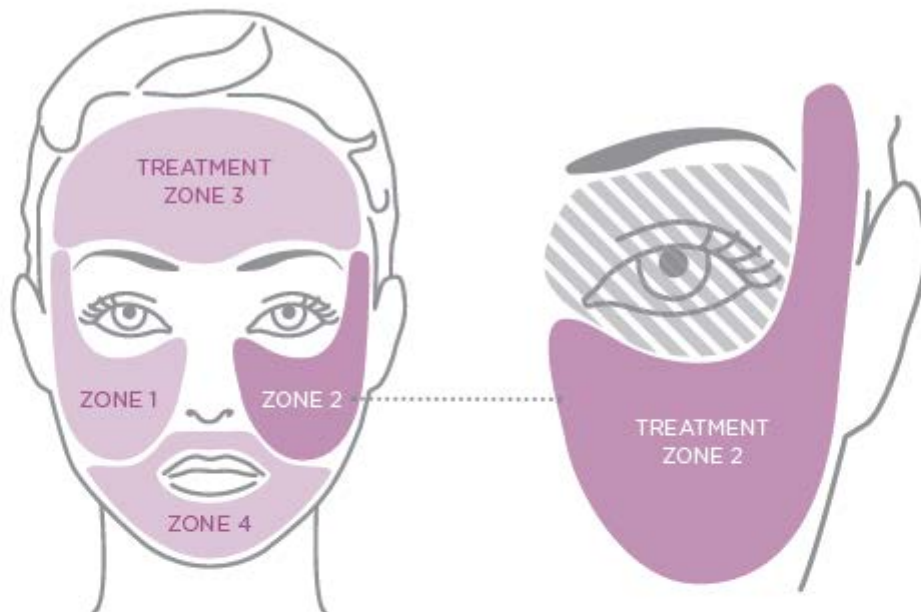

Treatment Zones

Approximate Time Per Setting

Training Level 1	30 seconds per zone
Treatment Level 2	1 minute per zone
Treatment Level 3	2½ minutes per zone

Treatment Levels