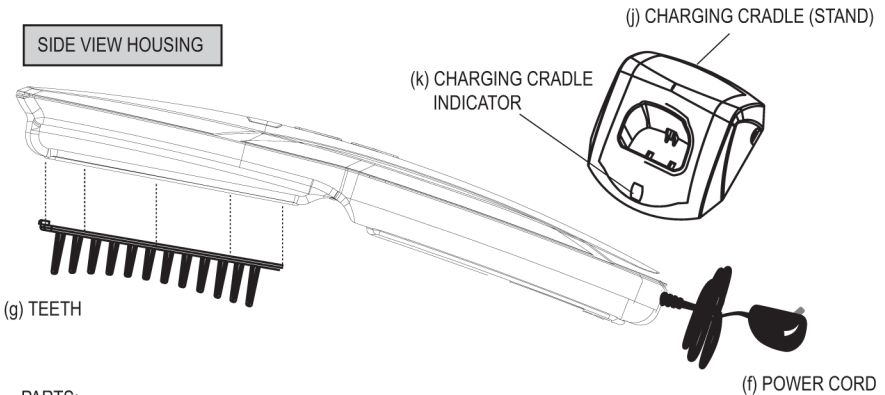

HairMax® Professional 12 PARTS

TOP VIEW HOUSING

BOTTOM VIEW HOUSING

SIDE VIEW HOUSING

PARTS:

- (a) BATTERY INDICATOR - Yellow during charging. Green is fully charged.
- (b) INFORMATION DISPLAY - Laser ON, Battery Level, Usage Time.
- (c) POWER BUTTON with GREEN light indicator - Turns on power.
- (d) LASER BUTTON with RED light indicator - Turns on laser (POWER button must be pressed first).
*Caution - Use only as directed. Any variation of controls, adjustments, performance or procedures, other than those specified, may result in hazardous exposure to laser light.
- (e) SAFETY LABEL (removable) - "PLEASE REFER TO OUR USER MANUAL BEFORE USING THIS PRODUCT."
- (f) POWER CORD
- (g) TEETH - removable for cleaning
- (h) LASER WINDOW - Do not look into laser window when laser is turned on. See CAUTIONS
- (i) LASER WARNING LABEL - contains SERIAL NUMBER - not removable.
- (j) CHARGING CRADLE (STAND) - Stores and charges HairMax.
- (k) CHARGING CRADLE INDICATOR - RED during charging, GREEN is fully charged.