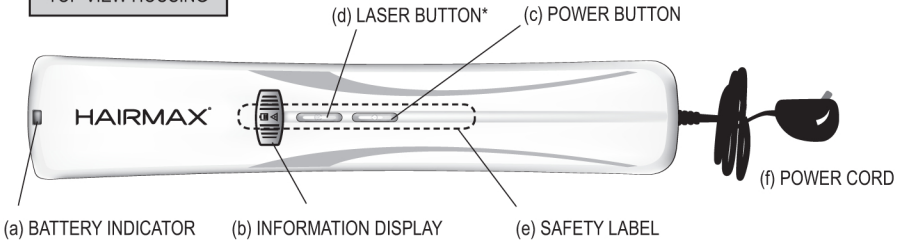

HairMax® Professional 12 PARTS

TOP VIEW HOUSING

BOTTOM VIEW HOUSING

SIDE VIEW HOUSING

PARTS:

- (a) BATTERY INDICATOR - Yellow during charging. Green is fully charged.
- (b) INFORMATION DISPLAY - Laser ON, Battery Level, Usage Time.
- (c) POWER BUTTON with GREEN light indicator - Turns on power.
- (d) LASER BUTTON with RED light indicator - Turns on laser (POWER button must be pressed first).
*Caution - Use only as directed. Any variation of controls, adjustments, performance or procedures, other than those specified, may result in hazardous exposure to laser light.
- (e) SAFETY LABEL (removable) - "PLEASE REFER TO OUR USER MANUAL BEFORE USING THIS PRODUCT."
- (f) POWER CORD
- (g) TEETH - removable for cleaning
- (h) LASER WINDOW - Do not look into laser window when laser is turned on. See CAUTIONS
- (i) LASER WARNING LABEL - contains SERIAL NUMBER - not removable.
- (j) CHARGING CRADLE (STAND) - Stores and charges HairMax.
- (k) CHARGING CRADLE INDICATOR - RED during charging, GREEN is fully charged.