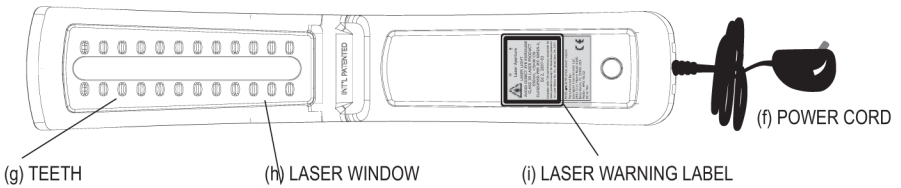

HairMax® Professional 12 PARTS

TOP VIEW HOUSING

BOTTOM VIEW HOUSING

SIDE VIEW HOUSING

PARTS:

- (a) BATTERY INDICATOR - Yellow during charging. Green is fully charged.
- (b) INFORMATION DISPLAY - Laser ON, Battery Level, Usage Time.
- (c) POWER BUTTON with GREEN light indicator - Turns on power.
- (d) LASER BUTTON with RED light indicator - Turns on laser (POWER button must be pressed first).
*Caution - Use only as directed. Any variation of controls, adjustments, performance or procedures, other than those specified, may result in hazardous exposure to laser light.
- (e) SAFETY LABEL (removable) - "PLEASE REFER TO OUR USER MANUAL BEFORE USING THIS PRODUCT."
- (f) POWER CORD
- (g) TEETH - removable for cleaning
- (h) LASER WINDOW - Do not look into laser window when laser is turned on. See CAUTIONS
- (i) LASER WARNING LABEL - contains SERIAL NUMBER - not removable.
- (j) CHARGING CRADLE (STAND) - Stores and charges HairMax.
- (k) CHARGING CRADLE INDICATOR - RED during charging, GREEN is fully charged.