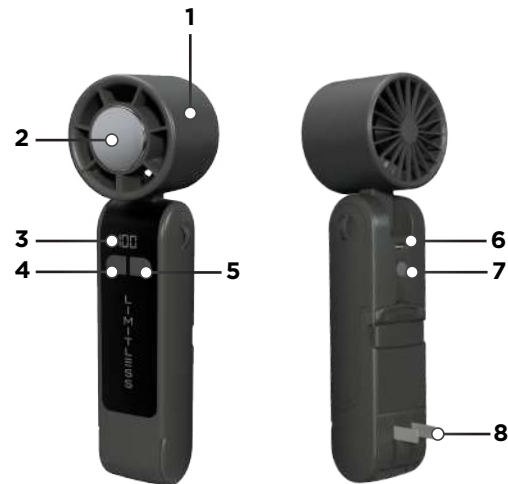

LIMITLESS™

Handheld Rechargeable Fan

Quick Start Guide

WHAT'S INCLUDED

- (1) Handheld Rechargeable Fan
- (1) 24" USB to Type-C Charging Cable
- (1) Detachable & Adjustable Neck Strap

COMPONENTS

1. Fan
2. Cooling Plate
3. Digital Display
4. Fan Power Button
5. Cooling Plate Power Button
6. Type-C Charging Port
7. LED Flashlight
8. Retractable AC Plug
9. Detachable Neck Strap Holder
10. Flashlight Power Button
11. Phone Holder / Kickstand
12. Detachable & Adjustable Neck Strap
13. 3x Safety Breakaway Points
14. 2x Strap Attachment Clasps

GETTING STARTED

Charging the Fan

Plug the included cable into the Type-C charging port. Connect the USB end to a power source (not included).

NOTE: If you're using a wall charger, make sure it's a 5V=2A / 10W.

How to Attach the Neck Strap

Locate the Strap Holder on each side of the Fan. Open the two Clasps on the Strap, and clip one Clasp onto each Holder on the fan until secure.

NOTE: Make sure all 3x Safety Breakaway Points are fully snapped closed before use.