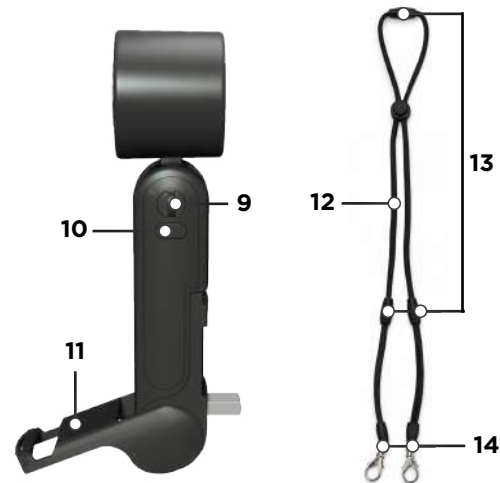

LIMITLESS™

Handheld Rechargeable Fan

Quick Start Guide

WHAT'S INCLUDED

- (1) Handheld Rechargeable Fan
- (1) 24" USB to Type-C Charging Cable
- (1) Detachable & Adjustable Neck Strap

COMPONENTS

1. Fan
2. Cooling Plate
3. Digital Display
4. Fan Power Button
5. Cooling Plate Power Button
6. Type-C Charging Port
7. LED Flashlight
8. Retractable AC Plug
9. Detachable Neck Strap Holder
10. Flashlight Power Button
11. Phone Holder / Kickstand
12. Detachable & Adjustable Neck Strap
13. 3x Safety Breakaway Points
14. 2x Strap Attachment Clasps

GETTING STARTED

Charging the Fan

Plug the included cable into the Type-C charging port. Connect the USB end to a power source (not included).

NOTE: If you're using a wall charger, make sure it's a 5V=2A / 10W.

How to Attach the Neck Strap

Locate the Strap Holder on each side of the Fan. Open the two Clasps on the Strap, and clip one Clasp onto each Holder on the fan until secure.

NOTE: Make sure all 3x Safety Breakaway Points are fully snapped closed before use.