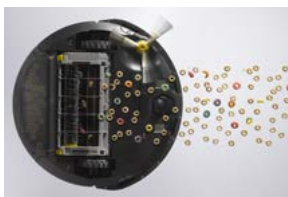

Dirt Detect™ Technology

Dirt Detect™ Sensors alert the Roomba® robot vacuum to work harder on concentrated areas of dirt such as high traffic zones of your home

With 25 years of robotic expertise and continuous innovation, iRobot® has optimized our Roomba® robot vacuum to help thoroughly clean floors in homes around the world.

Roomba® 677 features:

Intelligently navigates your home

A full suite of intelligent sensors guide the robot under and around furniture to help thoroughly clean your floors.

Dirt Detect™ Technology

The robot will recognize and focus on high traffic areas where dirt collects.

Dual Multi-Surface Brushes

Multi-Surface Brushes grab everything from small dust to large debris from carpets and hard floors. The first brush loosens and lifts dirt, and the second brush pulls it in to be suctioned up.

A clean you can see and feel, every day

The 3-Stage Cleaning System attacks everything from small particles to large debris on your carpets and hard floors.

Take cleaning to the edge

The specially-designed Edge-Sweeping Brush sweeps debris from along wall edges and corners.