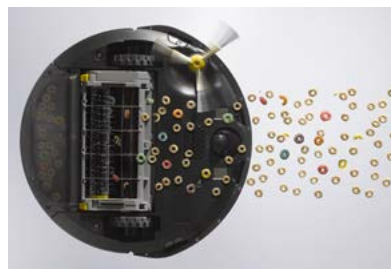

iRobot®

High performance,
Wi-Fi® Connected

677 Roomba® Robot Vacuum

Intelligently navigates your home

Powered by a suite of intelligent sensors, the Roomba® robot vacuum makes more than 60 decisions per second to adapt to your home and help thoroughly clean your floors

Loosens, lifts, and suctions dirt

The 3-Stage Cleaning System uses Dual Multi-Surface Brushes, a specially designed Edge-Sweeping Brush, and vacuum suction to attack everything from small particles to large debris on your carpets and hard floors.

Dirt Detect™ Technology

Dirt Detect™ Sensors alert the Roomba® robot vacuum to work harder on concentrated areas of dirt such as high traffic zones of your home

With 25 years of robotic expertise and continuous innovation, iRobot® has optimized our Roomba® robot vacuum to help thoroughly clean floors in homes around the world.

Roomba® 677 features:

Intelligently navigates your home

A full suite of intelligent sensors guide the robot under and around furniture to help thoroughly clean your floors.

Dirt Detect™ Technology

The robot will recognize and focus on high traffic areas where dirt collects.