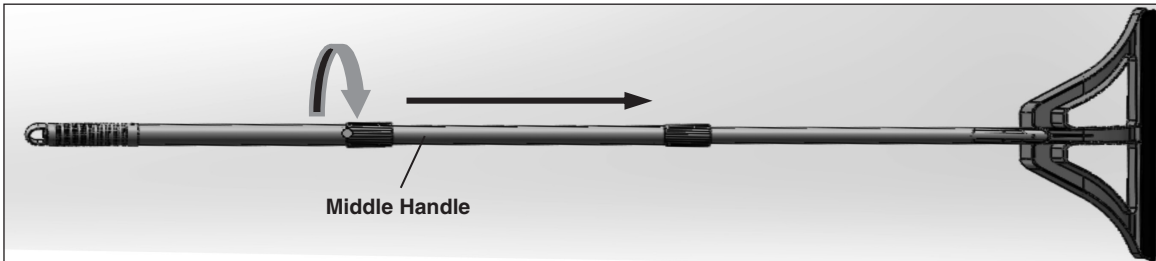

Instructions for extending your Wisp® Handle

1. To extend your Wisp® Handle, loosen the Lower Handle by turning *counter-clockwise*.

2. Pull out to extend and then turn the Lower Handle *clockwise* to tighten.

3. To loosen the Middle Handle turn it *counter-clockwise*. Pull out Middle Handle then turn *clockwise* to tighten.

Instructions for extending your Wisp® Handle

1. To extend your Wisp® Handle, loosen the Lower Handle by turning *counter-clockwise*.

2. Pull out to extend and then turn the Lower Handle *clockwise* to tighten.

3. To loosen the Middle Handle turn it *counter-clockwise*. Pull out Middle Handle then turn *clockwise* to tighten.