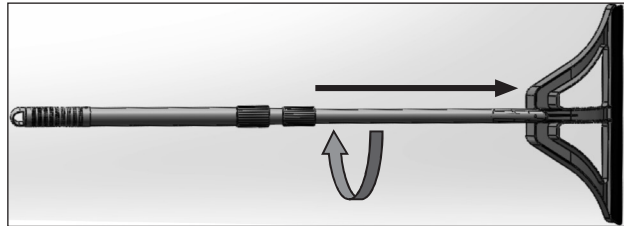

Instructions for extending your Wisp® Handle

1. To extend your Wisp® Handle, loosen the Lower Handle by turning *counter-clockwise*.

2. Pull out to extend and then turn the Lower Handle *clockwise* to tighten.

3. To loosen the Middle Handle turn it *counter-clockwise*. Pull out Middle Handle then turn *clockwise* to tighten.

Instructions for extending your Wisp® Handle

1. To extend your Wisp® Handle, loosen the Lower Handle by turning *counter-clockwise*.

2. Pull out to extend and then turn the Lower Handle *clockwise* to tighten.

3. To loosen the Middle Handle turn it *counter-clockwise*. Pull out Middle Handle then turn *clockwise* to tighten.