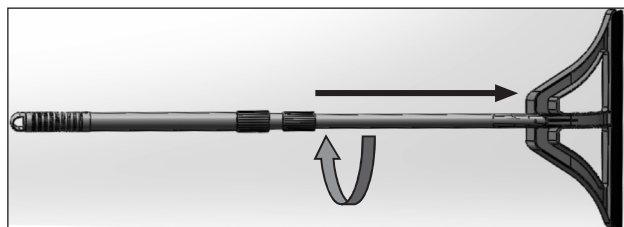

Instructions for extending your Wisp® Handle

1. To extend your Wisp® Handle, loosen the Lower Handle by turning *counter-clockwise*.

2. Pull out to extend and then turn the Lower Handle *clockwise* to tighten.

3. To loosen the Middle Handle turn it *counter-clockwise*. Pull out Middle Handle then turn *clockwise* to tighten.

Instructions for extending your Wisp® Handle

1. To extend your Wisp® Handle, loosen the Lower Handle by turning *counter-clockwise*.

2. Pull out to extend and then turn the Lower Handle *clockwise* to tighten.

3. To loosen the Middle Handle turn it *counter-clockwise*. Pull out Middle Handle then turn *clockwise* to tighten.