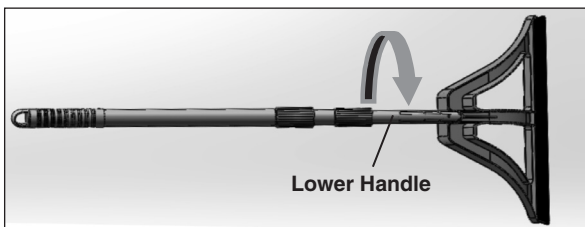

Instructions for extending your Wisp® Handle

1. To extend your Wisp® Handle, loosen the Lower Handle by turning *counter-clockwise*.

2. Pull out to extend and then turn the Lower Handle *clockwise* to tighten.

3. To loosen the Middle Handle turn it *counter-clockwise*. Pull out Middle Handle then turn *clockwise* to tighten.

Instructions for extending your Wisp® Handle

1. To extend your Wisp® Handle, loosen the Lower Handle by turning *counter-clockwise*.

2. Pull out to extend and then turn the Lower Handle *clockwise* to tighten.

3. To loosen the Middle Handle turn it *counter-clockwise*. Pull out Middle Handle then turn *clockwise* to tighten.