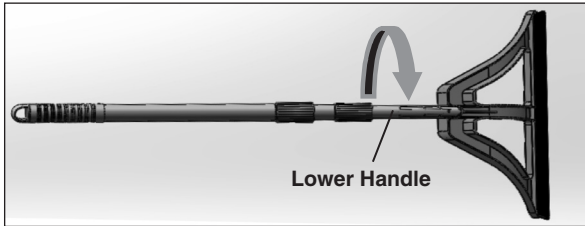

Instructions for extending your Wisp® Handle

1. To extend your Wisp® Handle, loosen the Lower Handle by turning *counter-clockwise*.

2. Pull out to extend and then turn the Lower Handle *clockwise* to tighten.

3. To loosen the Middle Handle turn it *counter-clockwise*. Pull out Middle Handle then turn *clockwise* to tighten.

Instructions for extending your Wisp® Handle

1. To extend your Wisp® Handle, loosen the Lower Handle by turning *counter-clockwise*.

2. Pull out to extend and then turn the Lower Handle *clockwise* to tighten.

3. To loosen the Middle Handle turn it *counter-clockwise*. Pull out Middle Handle then turn *clockwise* to tighten.