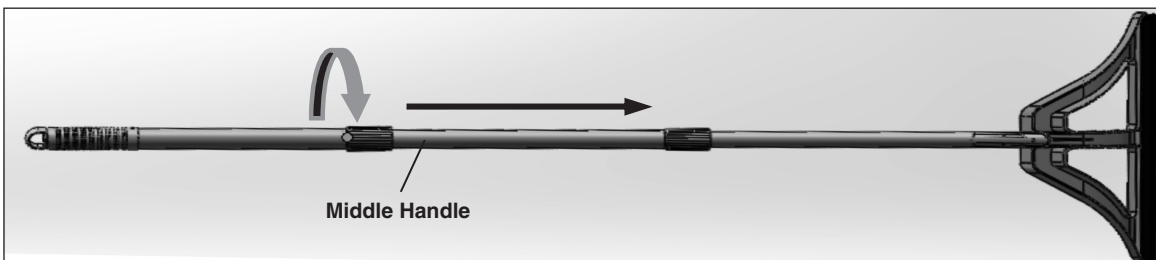

Instructions for extending your Wisp® Handle

1. To extend your Wisp® Handle, loosen the Lower Handle by turning *counter-clockwise*.

2. Pull out to extend and then turn the Lower Handle *clockwise* to tighten.

3. To loosen the Middle Handle turn it *counter-clockwise*. Pull out Middle Handle then turn *clockwise* to tighten.

Instructions for extending your Wisp® Handle

1. To extend your Wisp® Handle, loosen the Lower Handle by turning *counter-clockwise*.

2. Pull out to extend and then turn the Lower Handle *clockwise* to tighten.

3. To loosen the Middle Handle turn it *counter-clockwise*. Pull out Middle Handle then turn *clockwise* to tighten.