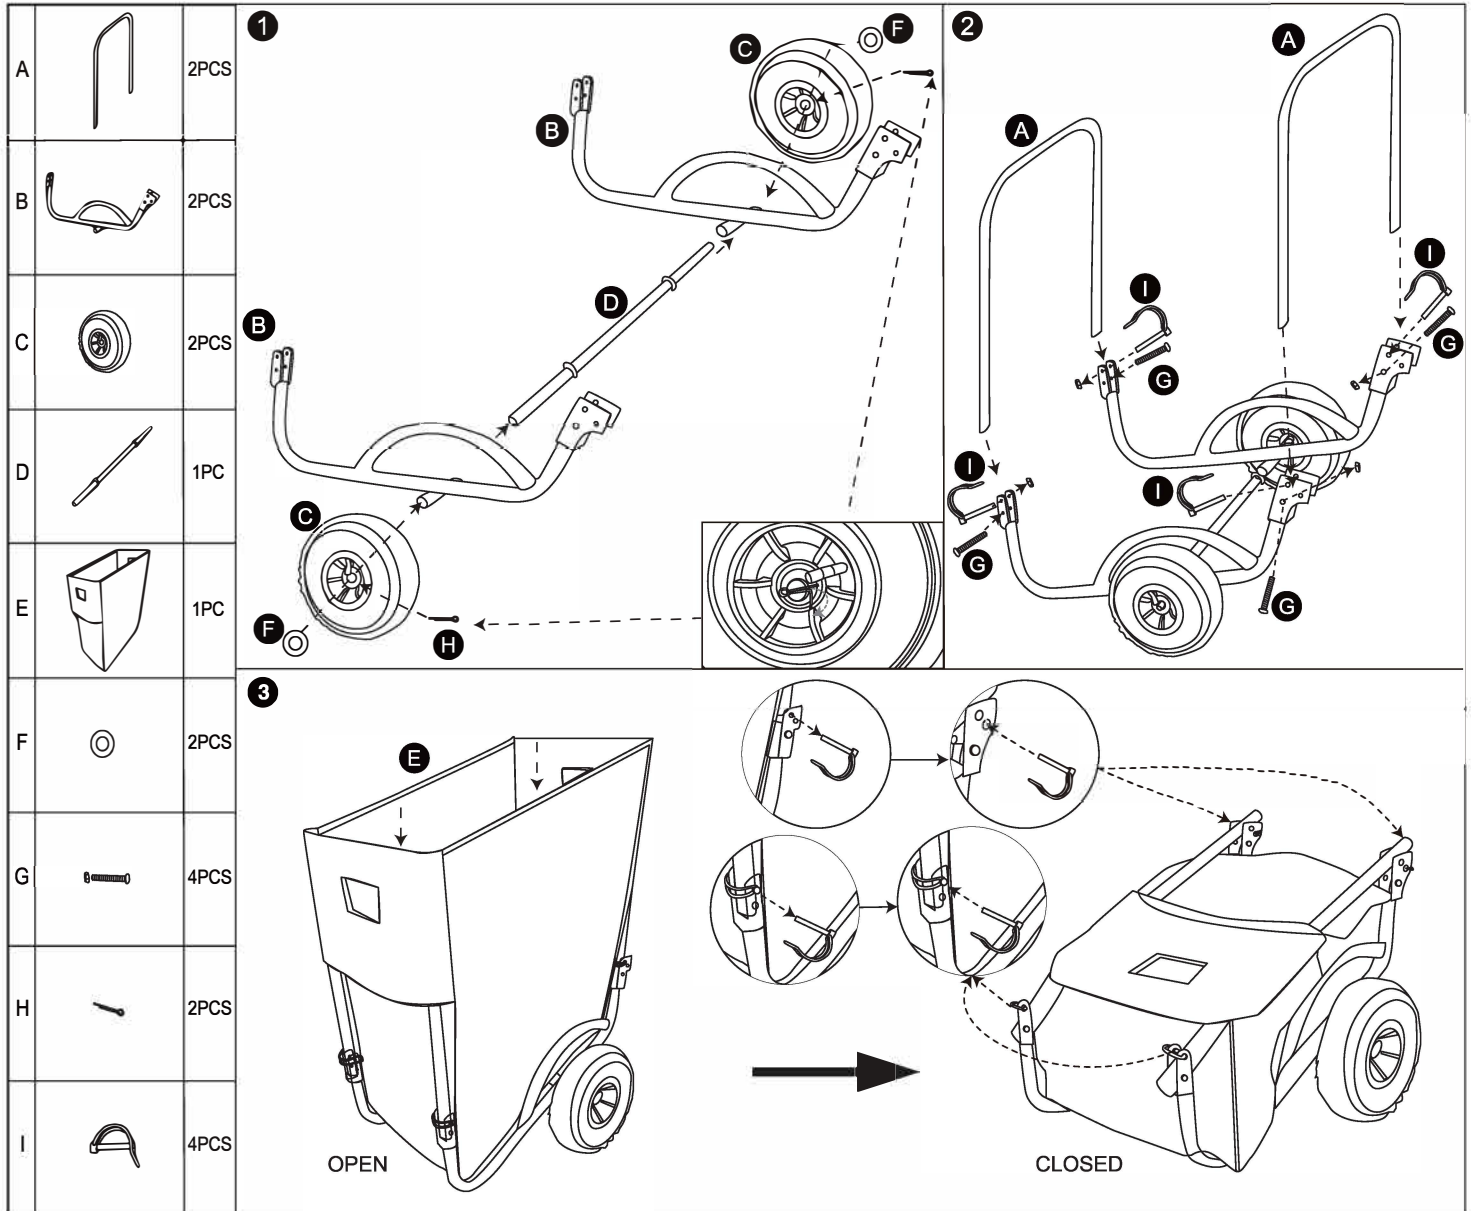

# Plow & Hearth®

Item# ZQ8F00529A/ZQ8F00529B

Product Name: Foldable Wheel Garden Wheelbarrow Sage / Wheelbarrow Blue

- Max. load capacity 100 lb/45 kg.
- Bag has a total volume of 6.7 cu ft/190 liters and is easy to remove.
- The bag is not suitable for the transport of wood logs.
- Used as a wood trolley without a bag: min. length of logs 15.75"/40 cm.
- Load with wood logs (without use of the bag) max. 150 lb/ 68 kg.
- Check the tire pressure before use. Maximum pressure 30 psi.
- Keep dry.