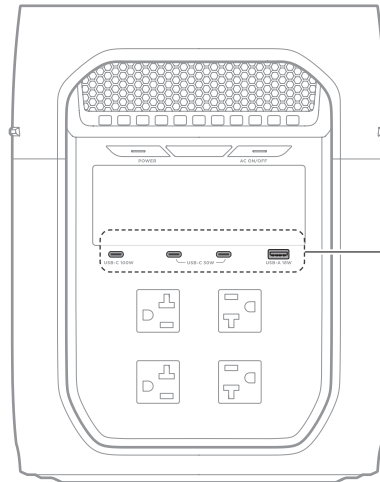

1

2

USB-A/USB-C OUTPUT

3

AC OUTPUT

© 2025 EcoFlow Inc. All rights reserved.

4

6

ECOFLOW

1403011098

QUICK START GUIDE

V1.0

5

User Manual

EcoFlow DELTA 3 Max

For more details, check the latest user manual or related documents.
<https://www.ecoflow.com/support/>