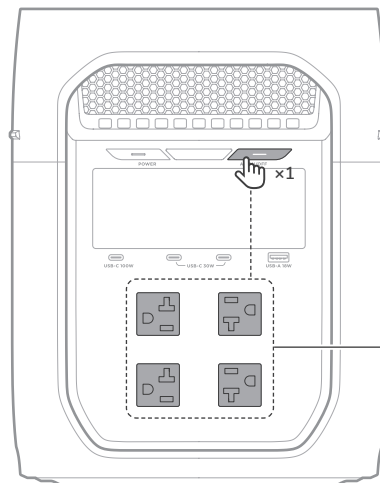

1

2

USB-A/USB-C OUTPUT

3

AC OUTPUT

© 2025 EcoFlow Inc. All rights reserved.

4

6

ECOFLOW

1403011098

QUICK START GUIDE

V1.0

5

User Manual

EcoFlow DELTA 3 Max

For more details, check the latest user manual or related documents.
<https://www.ecoflow.com/support/>