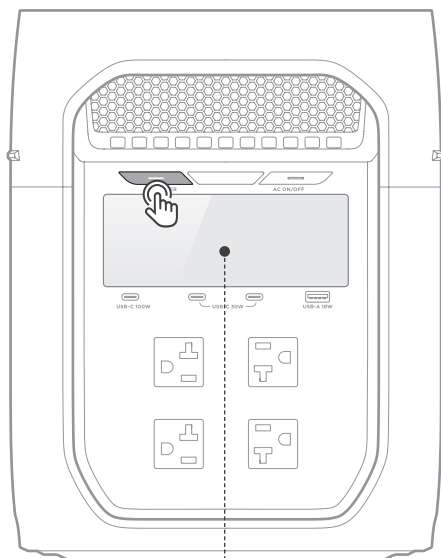

1

2

USB-A/USB-C OUTPUT

3

AC OUTPUT

© 2025 EcoFlow Inc. All rights reserved.

4

6

ECOFLOW

1403011098

QUICK START GUIDE

V1.0

5

User Manual

EcoFlow DELTA 3 Max

For more details, check the latest user manual or related documents.
<https://www.ecoflow.com/support/>