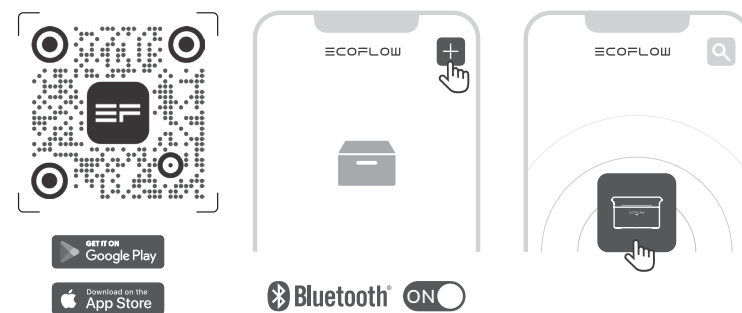

1

2

USB-A/USB-C OUTPUT

3

AC OUTPUT

© 2025 EcoFlow Inc. All rights reserved.

4

6

ECOFLOW

1403011098

QUICK START GUIDE

V1.0

5

User Manual

EcoFlow DELTA 3 Max

For more details, check the latest user manual or related documents.
<https://www.ecoflow.com/support/>