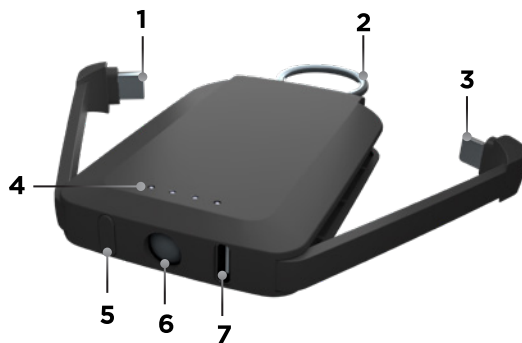

LIMITLESS™

3,000mAh Key Fob Power Bank

User Manual

WHAT'S INCLUDED

- A. (1) Limitless 3,000mAh Key Fob Power Bank
- B. (1) Carabiner Ring
- C. (1) 36" Type-C to USB Charging Cable
- D. (1) 4" Type-C to Micro Charging Cable

COMPONENTS

- 1. Built-in Type-C Cable (Output)
- 2. Carabiner Ring
- 3. Built-in Lightning® Cable (Output)
- 4. Battery Capacity Indicator Light
- 5. Flashlight Power Button
- 6. Flashlight
- 7. Type-C Charging Port (Input/Output)

Recharging the Power Bank

1. Plug the Type-C end of the included 36" USB Cable into the Type-C Port and plug the opposite end into a USB charger (not included).

2. The Indicator Lights will begin to blink. Once all 4x Indicator Lights turn solid, the Power Bank is fully charged.