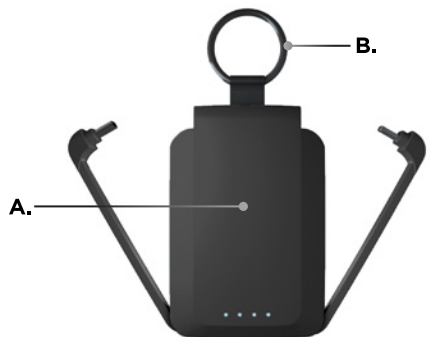

LIMITLESS™

3,000mAh Key Fob Power Bank

User Manual

WHAT'S INCLUDED

- A. (1) Limitless 3,000mAh Key Fob Power Bank
- B. (1) Carabiner Ring
- C. (1) 36" Type-C to USB Charging Cable
- D. (1) 4" Type-C to Micro Charging Cable

COMPONENTS

- 1. Built-in Type-C Cable (Output)
- 2. Carabiner Ring
- 3. Built-in Lightning® Cable (Output)
- 4. Battery Capacity Indicator Light
- 5. Flashlight Power Button
- 6. Flashlight
- 7. Type-C Charging Port (Input/Output)