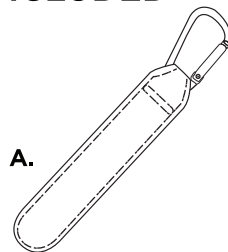

Mobility Clips

Quick Start Guide

WHAT'S INCLUDED

- (8) Mobility Clips
 - (2) Black
 - (2) Brown
 - (1) Blue
 - (1) Green
 - (1) Purple
 - (1) Pink

TECH SPECS

Model: LIM-MBLTY-8PK

Dimensions: 8.11" x 1.25" x .25"

Weight: 0.05 lb

COMPONENTS

1. Carabiner
2. Adjustable Strap

HOW TO USE

Getting Started

The Carabiner will come attached to the Adjustable Strap.

Attaching the Mobility Clips

1. Wrap the Adjustable Straps around any bar, handle or more.
2. Secure the Adjustable Strap by firmly pressing the sides with the hook loop fabric firmly together.
3. Hang any bag, purse, or more on the Carabiner.