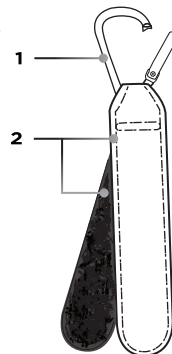

Mobility Clips

Quick Start Guide

WHAT'S INCLUDED

- (8) Mobility Clips
 - (2) Black
 - (2) Brown
 - (1) Blue
 - (1) Green
 - (1) Purple
 - (1) Pink

TECH SPECS

Model: LIM-MBLTY-8PK

Dimensions: 8.11" x 1.25" x .25"

Weight: 0.05 lb

COMPONENTS

1. Carabiner
2. Adjustable Strap

HOW TO USE

Getting Started

The Carabiner will come attached to the Adjustable Strap.

Attaching the Mobility Clips

1. Wrap the Adjustable Straps around any bar, handle or more.
2. Secure the Adjustable Strap by firmly pressing the sides with the hook loop fabric firmly together.
3. Hang any bag, purse, or more on the Carabiner.