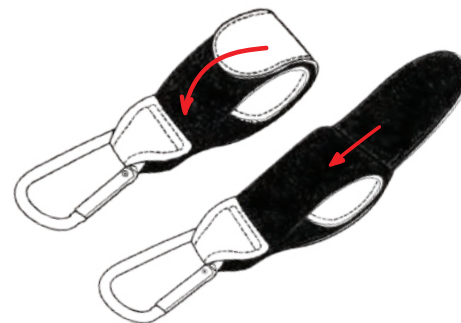

Mobility Clips

Quick Start Guide

WHAT'S INCLUDED

- (8) Mobility Clips
 - (2) Black
 - (2) Brown
 - (1) Blue
 - (1) Green
 - (1) Purple
 - (1) Pink

TECH SPECS

Model: LIM-MBLTY-8PK

Dimensions: 8.11" x 1.25" x .25"

Weight: 0.05 lb

COMPONENTS

1. Carabiner
2. Adjustable Strap

HOW TO USE

Getting Started

The Carabiner will come attached to the Adjustable Strap.

Attaching the Mobility Clips

1. Wrap the Adjustable Straps around any bar, handle or more.
2. Secure the Adjustable Strap by firmly pressing the sides with the hook loop fabric firmly together.
3. Hang any bag, purse, or more on the Carabiner.

NOTE: The Mobility Clip is designed to support a weight up to 50 lbs. Exceeding that limit may cause damage to the Mobility Clips.

LIMITLESS™

All rights reserved. Limitless™ is a trademark of Limitless Innovations, Inc. Design and specifications subject to change without notice. Products may vary from images shown. Accessories sold separately.