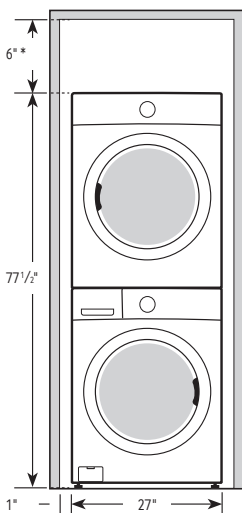

Required Dimensions for Installation with Stacking Kit