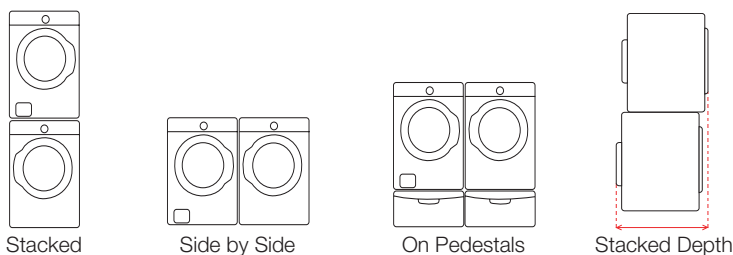

WF42H5200AP

Samsung Front-Load Washer

Installing Options