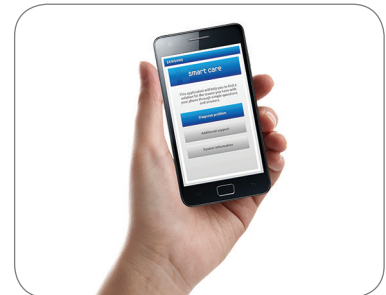

WF42H5200AP

Samsung Front-Load Washer

4.2 cu. ft. Capacity DOE

Features

- Steam Washing
- Smart Care
- Self Clean+
- VRT™
- Diamond Drum Design
- Direct Drive Motor
- 1200 rpm Maximum Spin Speed
- Internal Water Heater
- 9 Preset Wash Cycles
- 10 Options
- Garment+

Convenience

- Child Lock
- Door Lock
- Dispenser Trays: Main Wash, Softener, Bleach

ENERGY STAR® rated:

CEE Tier 3

MEF=3.20

WCF=2.90

95 kWh/yr

Smart Care