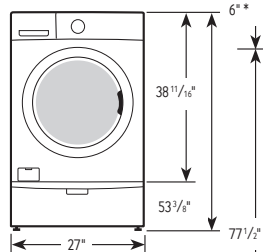

Dimensions

2. With optional pedestal base or stacking kit

Required Dimensions for Installation with Pedestal