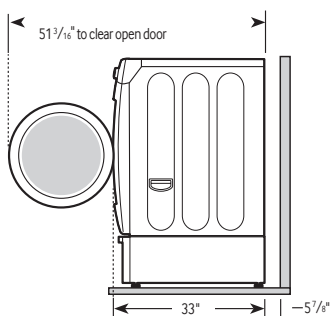

Dimensions

2. With optional pedestal base or stacking kit

Required Dimensions for Installation with Pedestal