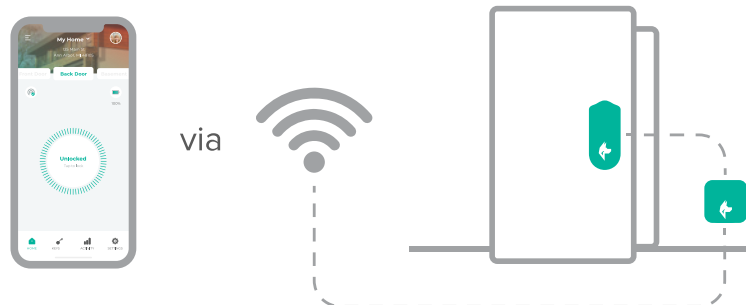

Finish & Dimensions

X : 38.0 mm
Y : 74.5 mm
Z : 175.8 mm

Configurations

Option 1:
Primary Local Access
(via Bluetooth)

Option 2:
Worldwide Remote Access
(via Wi-Fi)

Features

Credential Types	Smartphone, Mechanical Key
Access Mechanisms	Touch Enabled Keyless Access, Mechanical, Remote Commands
Exterior Access	Capacitive Touch, Physical Key, Mobile App locally with BLE or Remotely with Wifi (With Wifi-Bridge)
Interior Access	Capacitive Touch, Mechanical Nob, Mobile App with BLE or WiFi (With Wifi-Bridge)
Management	Mobile App