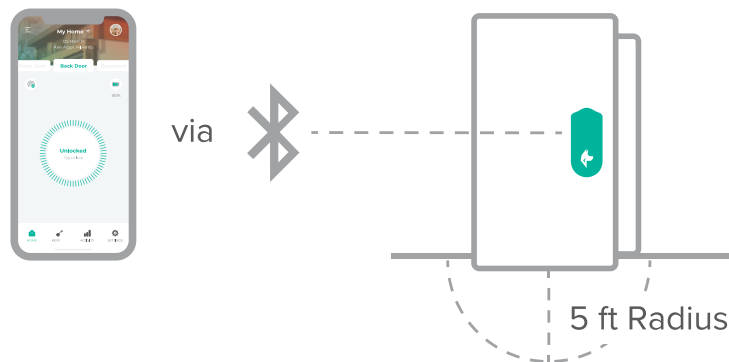

Finish & Dimensions

X : 38.0 mm
Y : 74.5 mm
Z : 175.8 mm

Configurations

Option 1:
Primary Local Access
(via Bluetooth)

Option 2:
Worldwide Remote Access
(via Wi-Fi)

Features

Credential Types	Smartphone, Mechanical Key
Access Mechanisms	Touch Enabled Keyless Access, Mechanical, Remote Commands
Exterior Access	Capacitive Touch, Physical Key, Mobile App locally with BLE or Remotely with Wifi (With Wifi-Bridge)
Interior Access	Capacitive Touch, Mechanical Nob, Mobile App with BLE or WiFi (With Wifi-Bridge)
Management	Mobile App