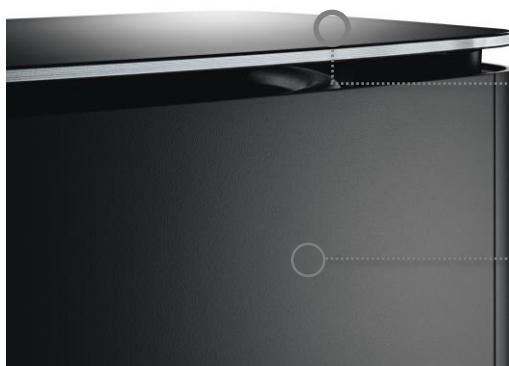

Acoustimass® 300 Wireless Bass Module

1

Delivers Thunderous Low Notes

Bose QuietPort™ technology enables us to pack a powerful amplifier, a large woofer, and a long port within a small, compact enclosure that produces incredible bass without distortion.

In the Box

Acoustimass 300 bass module

Power Cord

Features & Benefits

- QuietPort™ technology Delivers clean deep bass in a compact form
- Elegant design Tempered glass top make it look as good as it sounds
- Connects wirelessly Simple connection to the SoundTouch® 300 Soundbar and easier placement
- Thunderous low notes Further immerse you in music, movies or TV

The Bose® Advantage

Elegantly designed glass top

QuietPort™ technology delivers market leading bass performance

Specifications

- Power.....100-240V-50/60 Hz, 180W
- Weight.....30 lbs (13.6 kg)
- Available Colors.....Black
- Dimensions.....12" (30.5 cm) Length
15" (38.1 cm) Width
12" (30.5 cm) Height
- WarrantyThe product is covered by a limited one-year warranty in the US. International warranty periods vary; check the card included with the product.