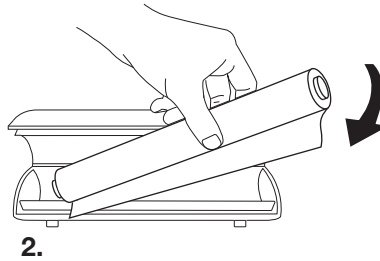

NOTE:

Not all foil tube diameters will fit the provided holders. If you purchase or have a foil tube that does not fit the provided Fast Wrap holders you can simply bypass the holders completely and place your aluminum foil roll into the Fast Wrap dispenser orientated in the direction outlined below and use the Fast Wrap dispenser as designed. The Fast Wrap will still cut foil quickly and cleanly even if tube holders are not used.

Please note. Plastic wrap must be used with the provided holders with the Fast Wrap in order to function at optimum performance.

If your foil tube doesnt fit the Fast Wrap holders:

NOTE:

Not all foil tube diameters will fit the provided holders. If you purchase or have a foil tube that does not fit the provided Fast Wrap holders you can simply bypass the holders completely and place your aluminum foil roll into the Fast Wrap dispenser orientated in the direction outlined below and use the Fast Wrap dispenser as designed. The Fast Wrap will still cut foil quickly and cleanly even if tube holders are not used.