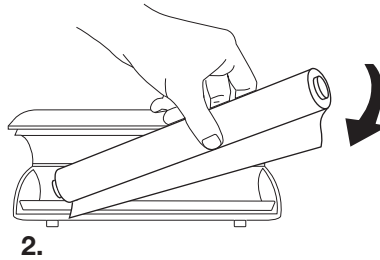

NOTE:

Not all foil tube diameters will fit the provided holders. If you purchase or have a foil tube that does not fit the provided Fast Wrap holders you can simply bypass the holders completely and place your aluminum foil roll into the Fast Wrap dispenser orientated in the direction outlined below and use the Fast Wrap dispenser as designed. The Fast Wrap will still cut foil quickly and cleanly even if tube holders are not used.

Please note. Plastic wrap must be used with the provided holders with the Fast Wrap in order to function at optimum performance.

If your foil tube doesnt fit the Fast Wrap holders:

NOTE:

Not all foil tube diameters will fit the provided holders. If you purchase or have a foil tube that does not fit the provided Fast Wrap holders you can simply bypass the holders completely and place your aluminum foil roll into the Fast Wrap dispenser orientated in the direction outlined below and use the Fast Wrap dispenser as designed. The Fast Wrap will still cut foil quickly and cleanly even if tube holders are not used.