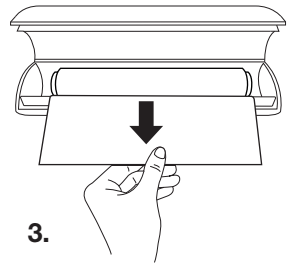

NOTE:

Not all foil tube diameters will fit the provided holders. If you purchase or have a foil tube that does not fit the provided Fast Wrap holders you can simply bypass the holders completely and place your aluminum foil roll into the Fast Wrap dispenser orientated in the direction outlined below and use the Fast Wrap dispenser as designed. The Fast Wrap will still cut foil quickly and cleanly even if tube holders are not used.

Please note. Plastic wrap must be used with the provided holders with the Fast Wrap in order to function at optimum performance.

If your foil tube doesnt fit the Fast Wrap holders:

NOTE:

Not all foil tube diameters will fit the provided holders. If you purchase or have a foil tube that does not fit the provided Fast Wrap holders you can simply bypass the holders completely and place your aluminum foil roll into the Fast Wrap dispenser orientated in the direction outlined below and use the Fast Wrap dispenser as designed. The Fast Wrap will still cut foil quickly and cleanly even if tube holders are not used.