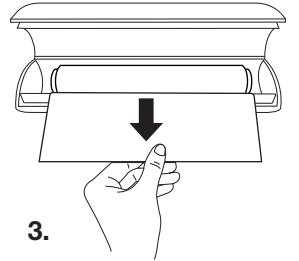

NOTE:

Not all foil tube diameters will fit the provided holders. If you purchase or have a foil tube that does not fit the provided Fast Wrap holders you can simply bypass the holders completely and place your aluminum foil roll into the Fast Wrap dispenser orientated in the direction outlined below and use the Fast Wrap dispenser as designed. The Fast Wrap will still cut foil quickly and cleanly even if tube holders are not used.

Please note. Plastic wrap must be used with the provided holders with the Fast Wrap in order to function at optimum performance.

If your foil tube doesnt fit the Fast Wrap holders:

NOTE:

Not all foil tube diameters will fit the provided holders. If you purchase or have a foil tube that does not fit the provided Fast Wrap holders you can simply bypass the holders completely and place your aluminum foil roll into the Fast Wrap dispenser orientated in the direction outlined below and use the Fast Wrap dispenser as designed. The Fast Wrap will still cut foil quickly and cleanly even if tube holders are not used.