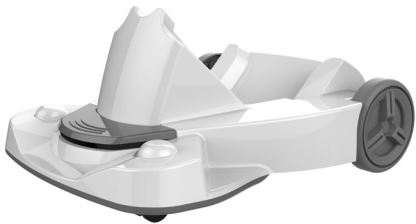

Caddy

Convenient canister caddy.