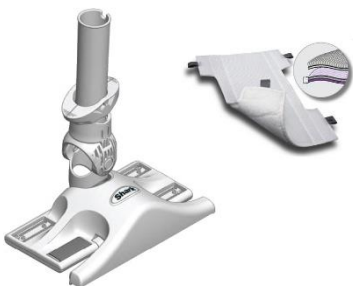

Shark[®]

ROTATOR[™]

PROFESSIONAL

Lift-Away[®]

Shark's unique, premium attachments enhance the Rotator[®] vacuum's versatility. Each tool has been designed to clean all around your home.

Dusting Brush

Ideal for: hard and upholstered surfaces

Dusts and cleans a multitude of surfaces, including stuck-on dirt and debris from carpets and upholstery.

Upholstery Tool

Ideal for: upholstered surfaces

Perfect for grabbing pet hair, lint, and large particle debris from furniture and other upholstered surfaces.

Pet Hair Power Brush

Ideal for: upholstered surfaces and furniture

Air driven brush roll picks up the most stubborn pet hair and debris from couches, chairs, and more.

Crevice Tool

Ideal for: tight spaces

Clean dust and debris from hard to reach areas like between couch cushions, or wall and ceiling corners up high.

Dust-Away Hard Floor Attachment with 2 Microfiber Pads

Ideal for: hard floors

Vacuums large debris and wipes away fine dust in one easy step. The microfiber pads are reusable and machine washable!