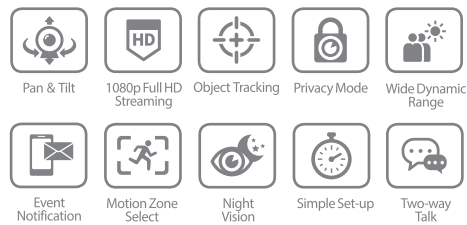

1080p Full HD Wi-Fi Pan&Tilt camera SNH-V6410PN

Key features

Dimensions

Unit:mm (inch)

Contents

SNH-V6410PN		
Video	Imaging Device	1/3" 2M Sensor
	Effective Pixels	1944(H) x 1092(V)
	Scanning System	Progressive
	Low Light Performance	0.3Lux(Color), 0Lux(Black / White)
Lens	Focal Length	4.0mm
	Angular Field of View(H / V / D)	D: 96.1°, H: 80.9°, V: 43.4°
	Focus Control	Fixed Focus
	Lens Distortion Correction	Off/On
Pan / Tilt / Rotate	Pan Range	350° (-175°~175°)
	Tilt Range Object Tracking	155° (-80° ~ +75°), Privacy mode (-80°) Off/On
Operational	IR LED	850nm
	Viewable Length	5m
	Day & Night	True D/N (Auto)
	Wide Dynamic Range	HDR
	Contrast Enhancement	Auto
	Digital Noise Reduction	Support (2D+3D Noise Filter)
	Digital Image Stabilization	N/A
	Motion Detection	Off / On
	Audio Detection	Off / On
	Privacy Mode	Off / Privacy Mode / Out of Sight Mode
	White Balance	Auto
	Digital Zoom	4x(Mobile), 10x(web)
	Flip / Mirror	Off / On
	Intelligent Video Analytics Memory Slot	Motion Zone Selection SDXC Memory Slot (Max 128GB)
Network	Wireless	WiFi 802.11 b/g/n (Single Band)
	Video Compression Format	H.264, Motion JPEG
	Resolution	1920x1080 / 1280x720 / 640x360
	Max. Framerate	H.264, 1920x1080 30FPS
	Audio I/O	Built-in Mic and Speaker
	Audio Compression Format	G.711 u-law
	Audio Communication	2-way audio / Half duplex
	IP	IPv4
	Protocol	TCP/IP, UDP/IP, RTP(UDP), RTP(TCP), RTSP, NTP, HTTP, HTTPS, SSL, DHCP, SMTP, ICMP, ARP, DNS, UPnP
	Security	HTTPS(SSL) Login Authentication Digest Login Authentication
Environmental	Operating Temperature / Humidity	0°C ~ 40°C(+32°F ~ +104°F) / Less than 90% RH
	Ingress Protection	Indoor
Electrical	Input Voltage / Current	5V/2A
	Power Connector	micro-USB Type
Mechanical	RF Output Power	802.11b:16dBm, 802.11g:14dBm, 802.11n:13dBm
	Color	Black(dark gray)
	Dimension (WxHxD/ØxH)	Ø85*84H
	Weight	155g