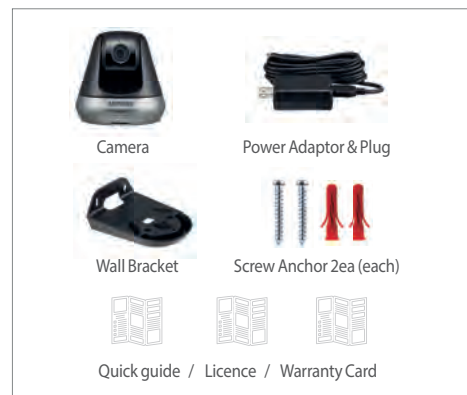

1080p Full HD Wi-Fi Pan&Tilt camera SNH-V6410PN

Key features

Dimensions

Unit:mm (inch)

Contents

SNH-V6410PN		
Video	Imaging Device	1/3" 2M Sensor
	Effective Pixels	1944(H) x 1092(V)
	Scanning System	Progressive
	Low Light Performance	0.3Lux(Color), 0Lux(Black / White)
Lens	Focal Length	4.0mm
	Angular Field of View(H / V / D)	D: 96.1°, H: 80.9°, V: 43.4°
	Focus Control	Fixed Focus
	Lens Distortion Correction	Off/On
Pan / Tilt / Rotate	Pan Range	350° (-175°~175°)
	Tilt Range Object Tracking	155° (-80° ~ +75°), Privacy mode (-80°) Off/On
Operational	IR LED	850nm
	Viewable Length	5m
	Day & Night	True D/N (Auto)
	Wide Dynamic Range	HDR
	Contrast Enhancement	Auto
	Digital Noise Reduction	Support (2D+3D Noise Filter)
	Digital Image Stabilization	N/A
	Motion Detection	Off / On
	Audio Detection	Off / On
	Privacy Mode	Off / Privacy Mode / Out of Sight Mode
	White Balance	Auto
	Digital Zoom	4x(Mobile), 10x(web)
	Flip / Mirror	Off / On
	Intelligent Video Analytics Memory Slot	Motion Zone Selection SDXC Memory Slot (Max 128GB)
Network	Wireless	WiFi 802.11 b/g/n (Single Band)
	Video Compression Format	H.264, Motion JPEG
	Resolution	1920x1080 / 1280x720 / 640x360
	Max. Framerate	H.264, 1920x1080 30FPS
	Audio I/O	Built-in Mic and Speaker
	Audio Compression Format	G.711 u-law
	Audio Communication	2-way audio / Half duplex
	IP	IPv4
	Protocol	TCP/IP, UDP/IP, RTP(UDP), RTP(TCP), RTSP, NTP, HTTP, HTTPS, SSL, DHCP, SMTP, ICMP, ARP, DNS, UPnP
	Security	HTTPS(SSL) Login Authentication Digest Login Authentication
Environmental	Operating Temperature / Humidity	0°C ~ 40°C(+32°F ~ +104°F) / Less than 90% RH
	Ingress Protection	Indoor
Electrical	Input Voltage / Current	5V/2A
	Power Connector	micro-USB Type
Mechanical	RF Output Power	802.11b:16dBm, 802.11g:14dBm, 802.11n:13dBm
	Color	Black(dark gray)
	Dimension (WxHxD/ØxH)	Ø85*84H
	Weight	155g