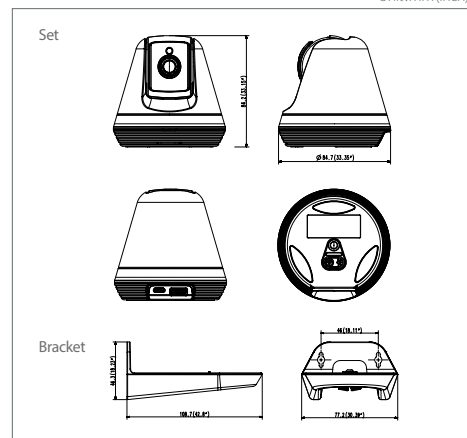

1080p Full HD Wi-Fi Pan&Tilt camera SNH-V6410PN

Key features

Dimensions

Unit:mm (inch)

Contents

SNH-V6410PN		
Video	Imaging Device	1/3" 2M Sensor
	Effective Pixels	1944(H) x 1092(V)
	Scanning System	Progressive
	Low Light Performance	0.3Lux(Color), 0Lux(Black / White)
Lens	Focal Length	4.0mm
	Angular Field of View(H / V / D)	D: 96.1°, H: 80.9°, V: 43.4°
	Focus Control	Fixed Focus
	Lens Distortion Correction	Off/On
Pan / Tilt / Rotate	Pan Range	350° (-175°~175°)
	Tilt Range Object Tracking	155° (-80° ~ +75°), Privacy mode (-80°) Off/On
Operational	IR LED	850nm
	Viewable Length	5m
	Day & Night	True D/N (Auto)
	Wide Dynamic Range	HDR
	Contrast Enhancement	Auto
	Digital Noise Reduction	Support (2D+3D Noise Filter)
	Digital Image Stabilization	N/A
	Motion Detection	Off / On
	Audio Detection	Off / On
	Privacy Mode	Off / Privacy Mode / Out of Sight Mode
	White Balance	Auto
	Digital Zoom	4x(Mobile), 10x(web)
	Flip / Mirror	Off / On
	Intelligent Video Analytics Memory Slot	Motion Zone Selection SDXC Memory Slot (Max 128GB)
Network	Wireless	WiFi 802.11 b/g/n (Single Band)
	Video Compression Format	H.264, Motion JPEG
	Resolution	1920x1080 / 1280x720 / 640x360
	Max. Framerate	H.264, 1920x1080 30FPS
	Audio I/O	Built-in Mic and Speaker
	Audio Compression Format	G.711 u-law
	Audio Communication	2-way audio / Half duplex
	IP	IPv4
	Protocol	TCP/IP, UDP/IP, RTP(UDP), RTP(TCP), RTSP, NTP, HTTP, HTTPS, SSL, DHCP, SMTP, ICMP, ARP, DNS, UPnP
	Security	HTTPS(SSL) Login Authentication Digest Login Authentication
Environmental	Operating Temperature / Humidity	0°C ~ 40°C(+32°F ~ +104°F) / Less than 90% RH
	Ingress Protection	Indoor
Electrical	Input Voltage / Current	5V/2A
	Power Connector	micro-USB Type
Mechanical	RF Output Power	802.11b:16dBm, 802.11g:14dBm, 802.11n:13dBm
	Color	Black(dark gray)
	Dimension (WxHxD/ØxH)	Ø85*84H
	Weight	155g